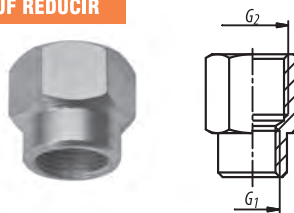

BOJLERSKA REDUKCIJA KLASIK

Art.	G ₁	G ₂
63	3/8"	1/4"
64	1/2"	1/4"
65	1/2"	3/8"
97	3/4"	1/2"
119	3/4"	3/8"
120	3/4"	1/4"

MUF KLASIK

Art.	G
66	1/4"
67	3/8"
95	1/2"
102	3/4"

MUF REDUCIR

Art.	G ₁	G ₂
68	1/4"	3/8"
69	1/4"	1/2"
70	3/8"	1/2"
98	1/2"	3/4"